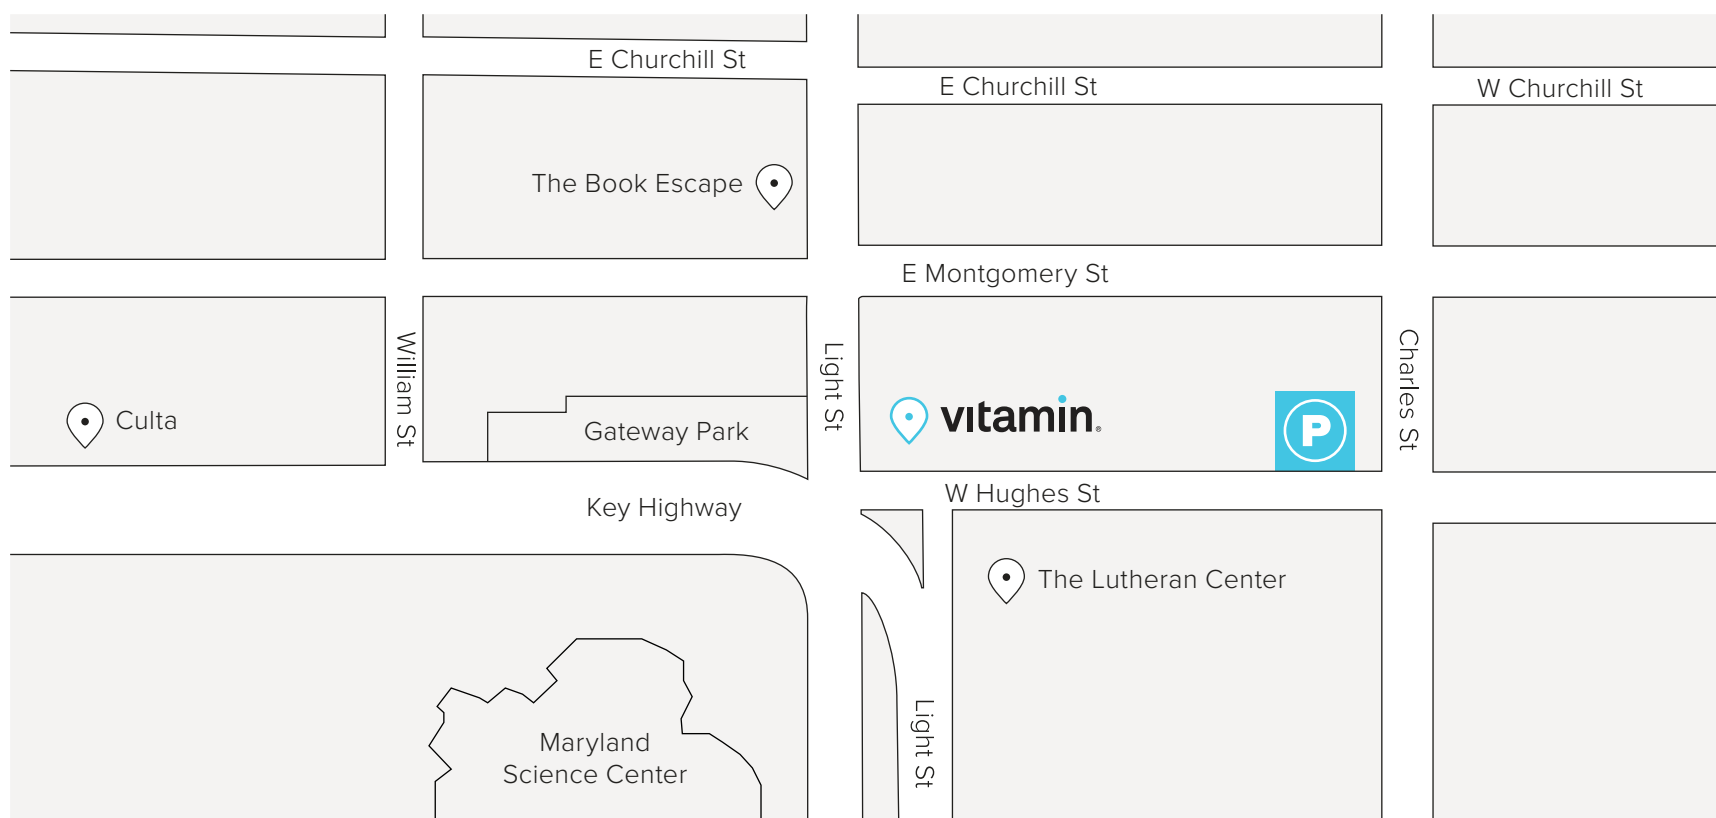

# PARKING AT VITAMIN

## PARKING OPTIONS

Free and paid parking options are available all around Vitamin. Two-hour free parking is accessible on all residential side streets, including Montgomery Street. Paid metered parking is on Light Street, Key Highway, and Charles Street. Alternatively, a paid surface parking lot is located behind Vitamin on Hughes Street. This is an unattended, pay-before-you-go lot; the pay box is located directly in front of spot 13.

## ENTERING VITAMIN

Our main entrance is currently under construction. To enter Vitamin, you'll use the stair entrance on Light Street, with the mailbox marked 720-722. Please knock on the door or call us when you arrive, and we'll come greet you: (410) 732-6542.